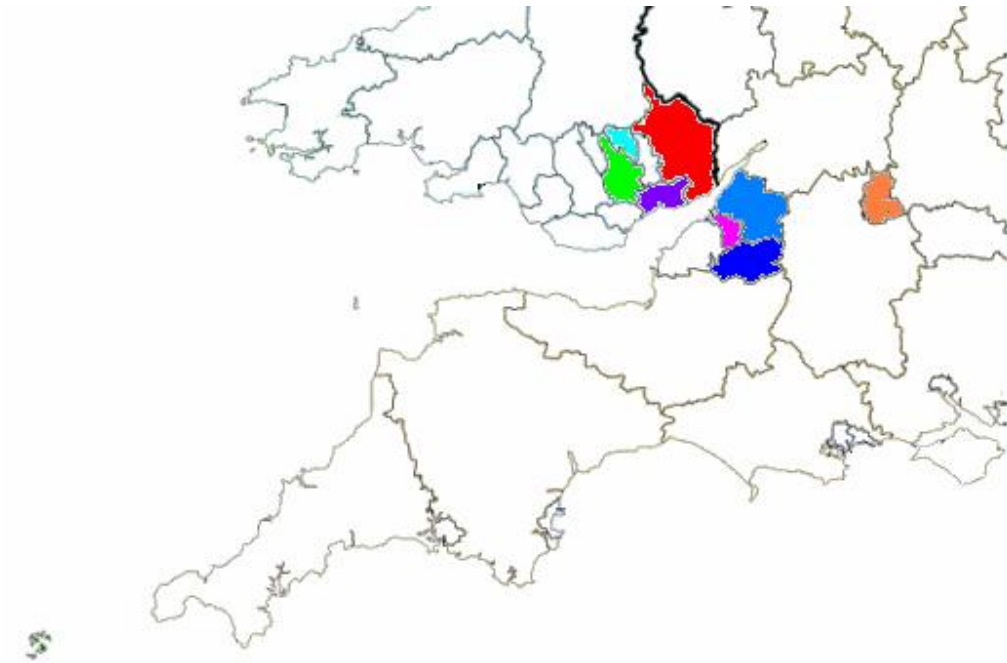

**Which Local Authority areas do we work in?**

**Bristol City Council – [www.bristol.gov.uk](http://www.bristol.gov.uk)**

**South Gloucestershire Council – [www.southglos.gov.uk](http://www.southglos.gov.uk)**

## Local Authority Areas served by WECIL

**Key:**

**Swindon Borough Council**  
**South Gloucestershire Council**  
**Bristol City Council**